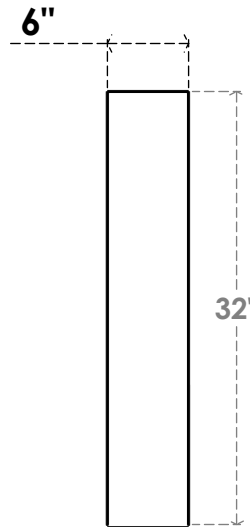

ITEM NUMBER: BRCPC060X28000X32000TRA

6"W X 28"D X 32"H TRADITIONAL ARCHITECTURAL GRADE PVC CLOSED KNEE BRACE

SIDE PROFILE

FRONT PROFILE

ISOMETRIC

EKENA MILLWORK
2300 WEST MAIN ST.
CLARKSVILLE, TX 75426
TOLL FREE: 866-607-0453
WWW.EKENAMILLWORK.COM