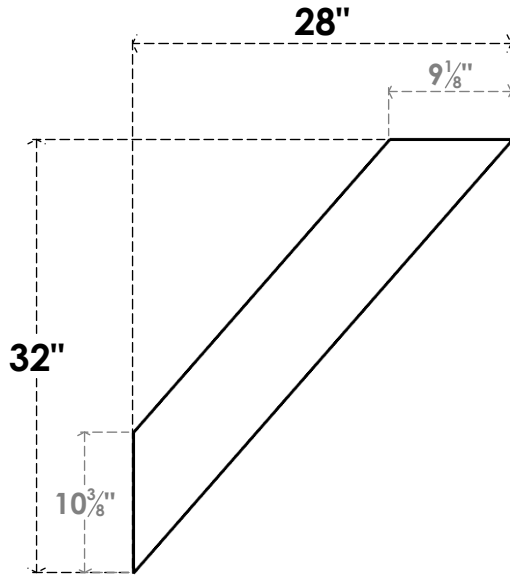

ITEM NUMBER: BRCPC060X28000X32000TRA

6"W X 28"D X 32"H TRADITIONAL ARCHITECTURAL GRADE PVC CLOSED KNEE BRACE

SIDE PROFILE

FRONT PROFILE

ISOMETRIC

EKENA MILLWORK
2300 WEST MAIN ST.
CLARKSVILLE, TX 75426
TOLL FREE: 866-607-0453
WWW.EKENAMILLWORK.COM